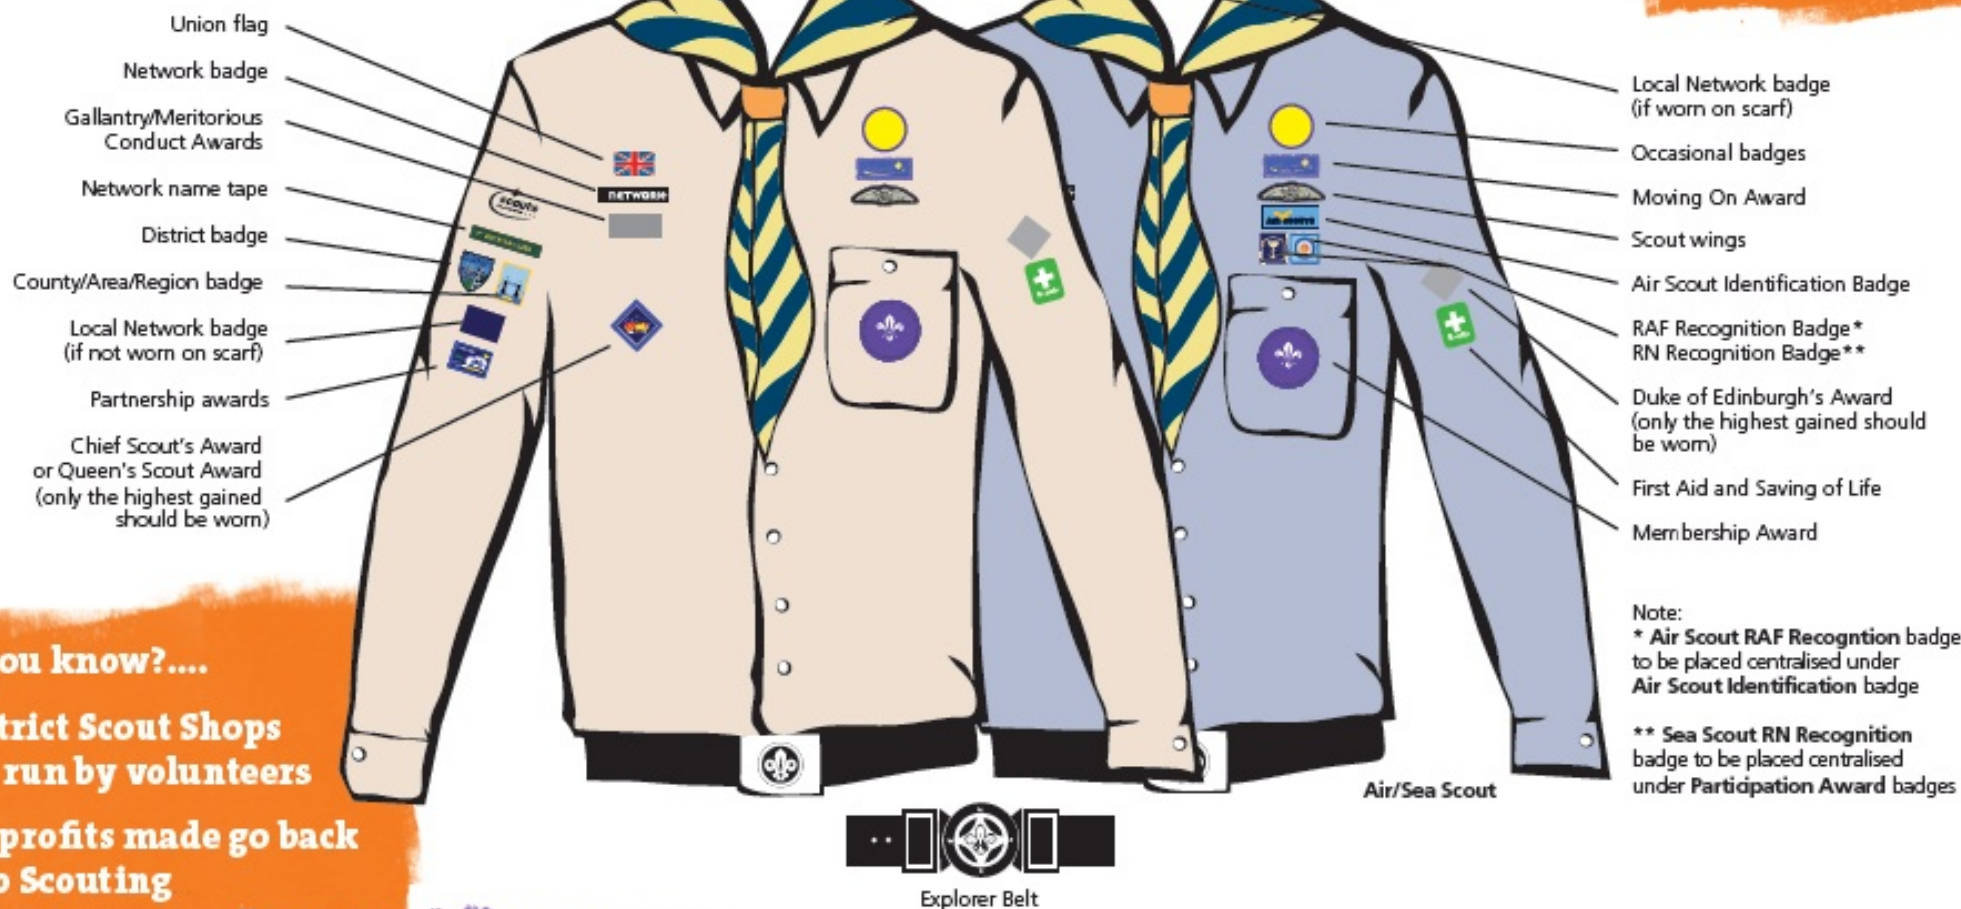

## NETWORK SCOUT UNIFORM BADGE PLACEMENT